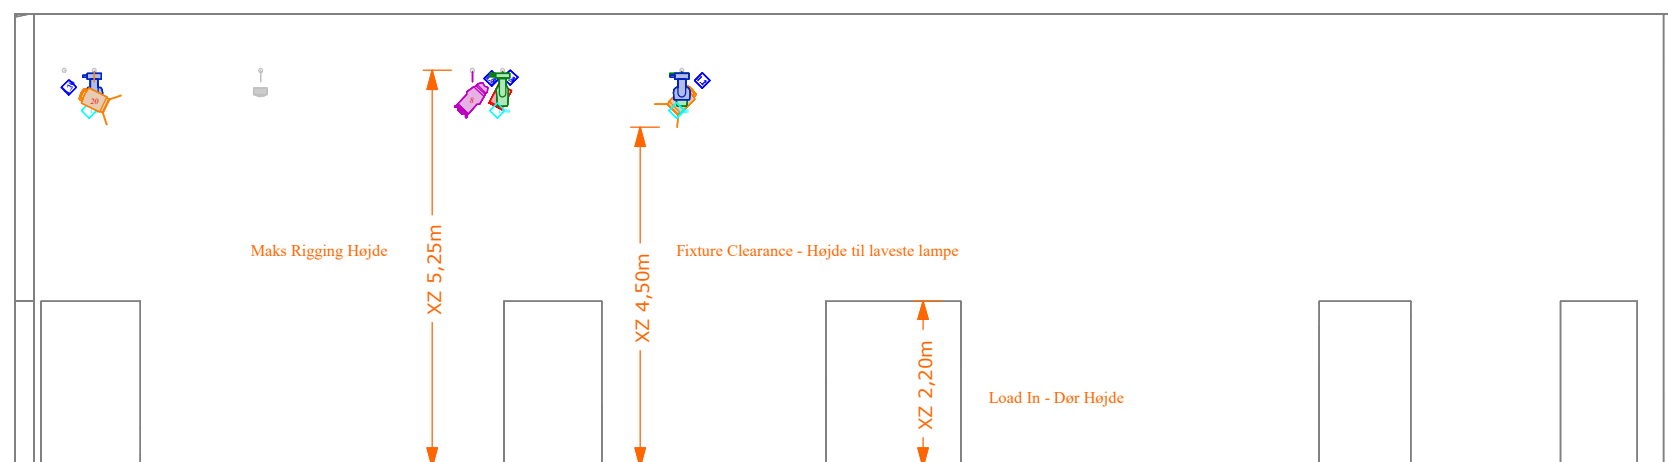

Plan - Not to Scale

Isometric- Not to Scale

Legend			
Symbol	Name	Count	# Channels
	CE Source 4 Jr - 25/50 Zoom	4	1
	Acclaim Fresnel	4	1
	Rama 150 Fresnel; Rama 150/175 Barndoor [1]	6	1
	Thomas 2 Lite Par 36	2	1
	Focus Spot Three Z	4	21
	Inno Color Beam Z19	4	14